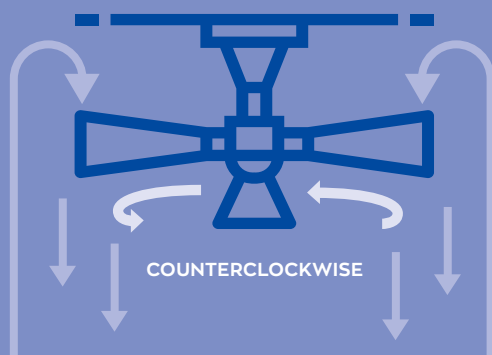

SUMMER

COUNTERCLOCKWISE