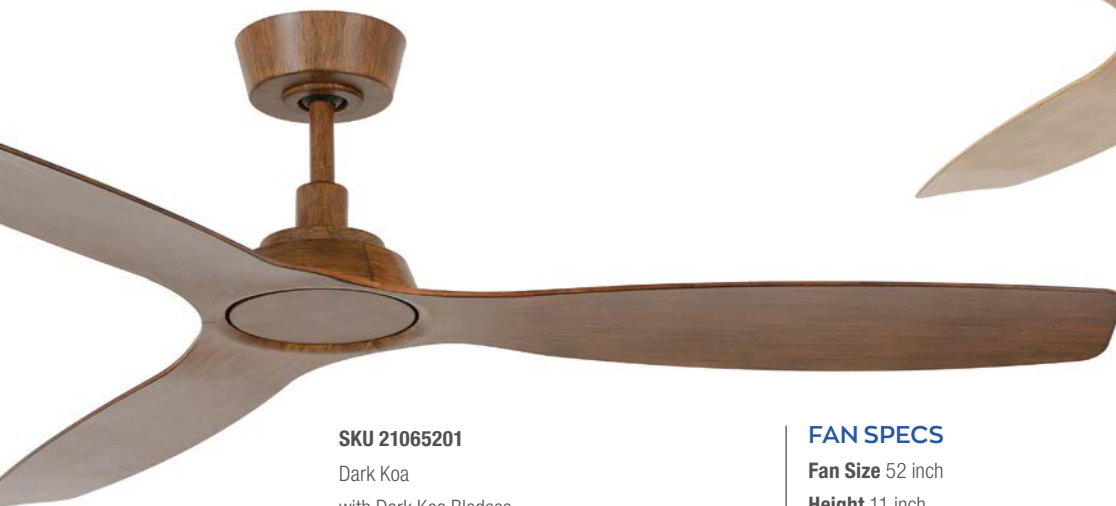

SKU 21065201
Dark Koa
with Dark Koa Bladess

FAN SPECS

- **Fan Size** 52 inch
- **Height** 11 inch
- **Fan Material** Steel
- **Blade Material** ABS
- **Motor** 90 mm
- **Speeds** 6 Speed (Summer/Winter)
- **Light** N/A
- **Operated by** Remote Control SKU 210010
- **Airflow (CFM)** 1722 Low; 4249 High
- **Motor Wattage** 2W Min; 15W Max
- **Ceiling pitch** (Deg) 11
- **Blade Pitch** (Deg) 10.5
- **Product Weight** 12.2 lbs
- **Box Weight** 17.5 lbs

*Includes remote control, wall bracket
and all mounting hardware*

OPTIONAL EXTENSION DOWN ROD

Color	12"	24"	36"
White	210575120	210575240	210575360
Brushed Chrome	210555120	210555240	210555360
Black	210559120	210559240	210559360
Oil Rub Bronze	210583120	210583240	210583360