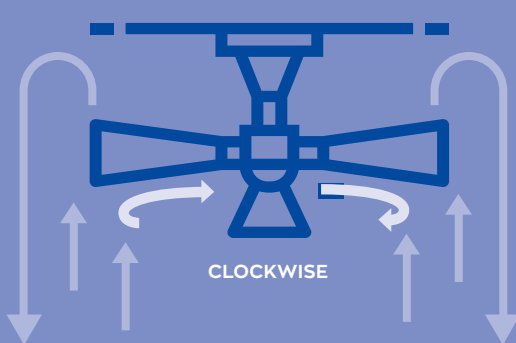

## WINTER

CLOCKWISE

ALL BEACON LIGHTING AMERICA FANS ARE REVERSIBLE, MEANING THEY CAN BE CHANGED FROM **SUMMER MODE** TO **WINTER MODE** AT THE FLICK OF A SWITCH.

WINTER MODE CHANGES THE BLADE DIRECTION FROM COUNTERCLOCKWISE TO CLOCKWISE, PUSHING WARM AIR UP AGAINST THE CEILING AND DOWN THE WALLS, PROVEN TO REDUCE HEATING COSTS BY UP TO **10%\***.