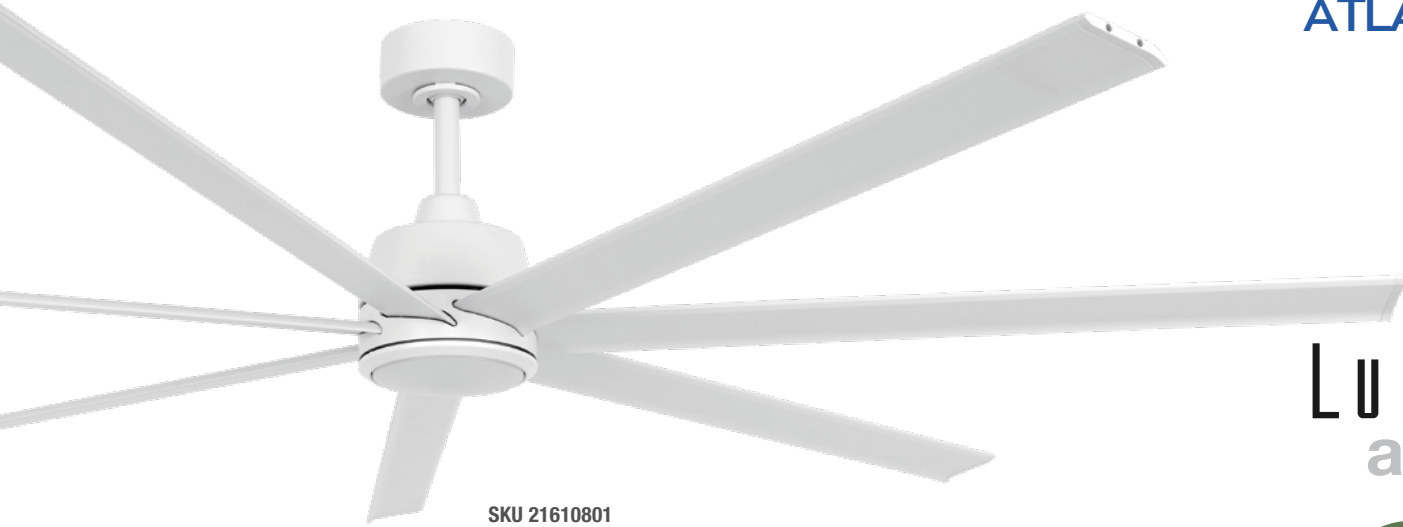

## FAN SPECS

- Fan Size** 52 inch
- Height** 15.2 inch
- Fan Material** ABS
- Blade Material** ABS
- Motor Size** D153 X 15mm
- Speeds** 3 Speed (Summer/Winter)
- Light** Light 1 x 18W Integrated LED 3000K, 1300 Lumens
- Dimmable** No
- Operated by** Remote Control SKU 210019
- Airflow (CFM)** 1806 Low; 3983 High
- Motor Wattage** 12W Min; 50W Max
- Ceiling pitch (Deg)** N/A
- Blade Pitch (Deg)** 11
- Product Weight** 12.34 lbs
- Box Weight** 14.55 lbs