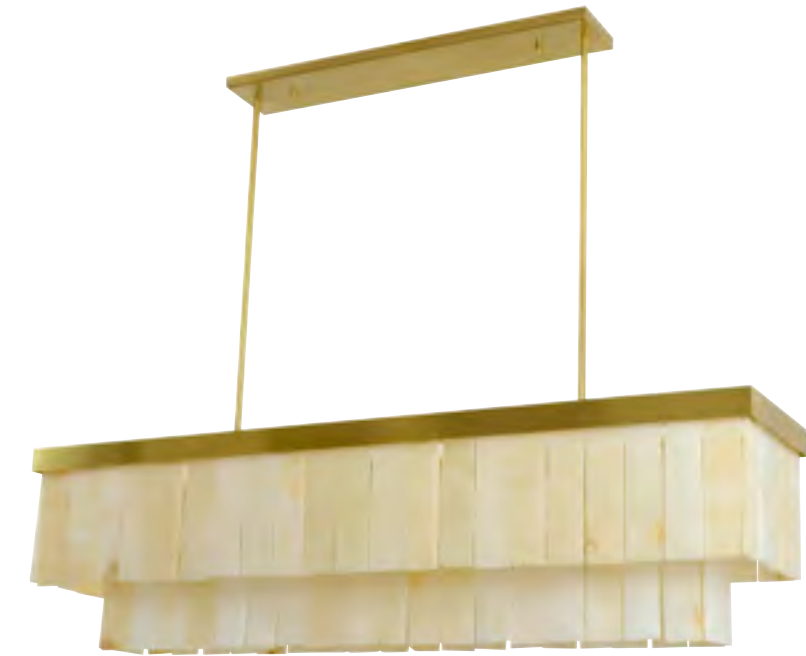

05024101
BRASS

ELORA

7 light rectangle pendant in brass finish with jade stone.

SKU	05024101
Height (in)	12.79
Width (in)	46.85
Weight (lb)	53.35
Depth (in)	11.61
Suspension (in)	5.9-70.87
Weight (lb)	53.35
Bulb Quantity	7

Bulb Type	E27
Wattage	Max 45W
Voltage	120V
Bulb Included	No
Product Type	Lighting
Color/ Finish	Brass
Location	Indoor Use Only
Style	Classic, Luxe