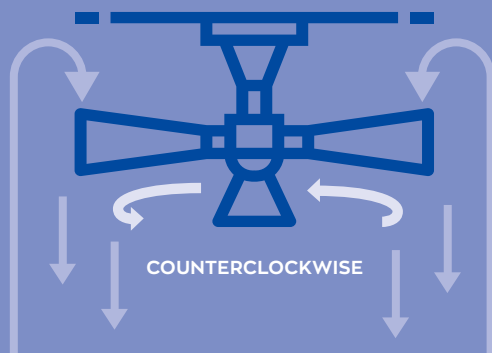

SUMMER

COUNTERCLOCKWISE