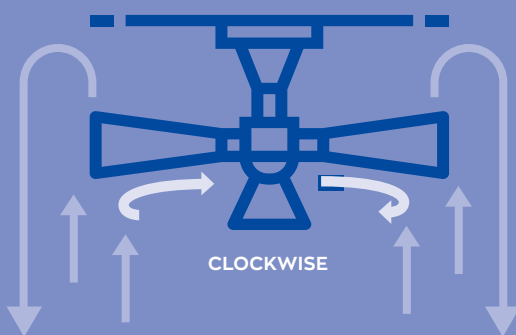

WINTER

CLOCKWISE

ALL BEACON LIGHTING AMERICA FANS ARE REVERSIBLE, MEANING THEY CAN BE CHANGED FROM **SUMMER MODE** TO **WINTER MODE** AT THE FLICK OF A SWITCH.

WINTER MODE CHANGES THE BLADE DIRECTION FROM COUNTERCLOCKWISE TO CLOCKWISE, PUSHING WARM AIR UP AGAINST THE CEILING AND DOWN THE WALLS, PROVEN TO REDUCE HEATING COSTS BY UP TO **10%***.